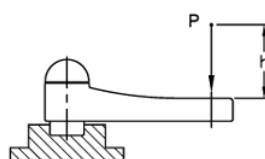

Article number: 23052102514

Description: E+G Crank handle  
EKH.125-A14-C4, yellow cap

## Measures

$$L[J] = P[N] \cdot h[m]$$

$$C[N \cdot m] = F[N] \cdot b[m]$$

C (N m) = 350	L = 161.5
d = 35.0	L (J) = 45
d1 = 28	l1 = 14
d3 = 26.5	l2 = 40
d H7 = 14	l3 = 18
H = 86	m = M8
H1 = 104.5	R = 126
l = 62.0	