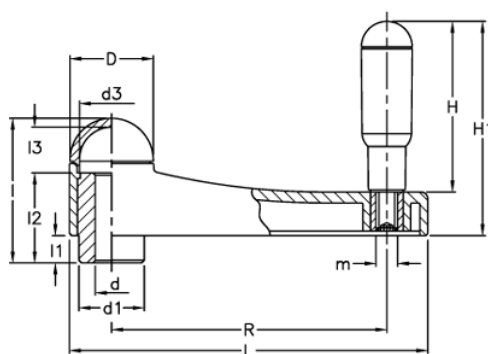

Article number: 23052102514

Description: E+G Crank handle  
EKH.125-A14-C4, yellow cap

## Measures

$$L[J] = P[N] \cdot h[m]$$

$$C[N \cdot m] = F[N] \cdot b[m]$$

C (N m) = 350	L = 161.5
d = 35.0	L (J) = 45
d1 = 28	l1 = 14
d3 = 26.5	l2 = 40
d H7 = 14	l3 = 18
H = 86	m = M8
H1 = 104.5	R = 126
l = 62.0	