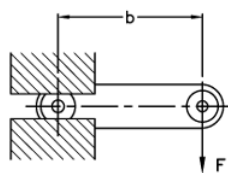

Article number: 23052102514

Description: E+G Crank handle  
EKH.125-A14-C4, yellow cap

## Measures

$$L[J] = P[N] \cdot h[m]$$

$$C[N \cdot m] = F[N] \cdot b[m]$$

C (N m) = 350	L = 161.5
d = 35.0	L (J) = 45
d1 = 28	l1 = 14
d3 = 26.5	l2 = 40
d H7 = 14	l3 = 18
H = 86	m = M8
H1 = 104.5	R = 126
l = 62.0	